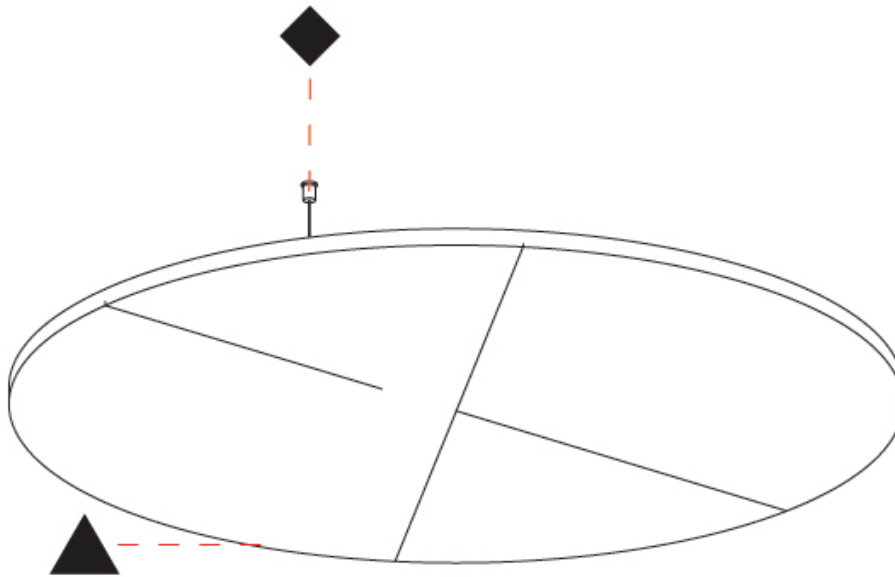

Ø1246mm 49 1/16"

GLORIOUS ACOUSTIC LIGHT PANEL SUSPENSION

A300715-

PROJECT

TYPE

SPECIFIER

QUANTITY

DATE