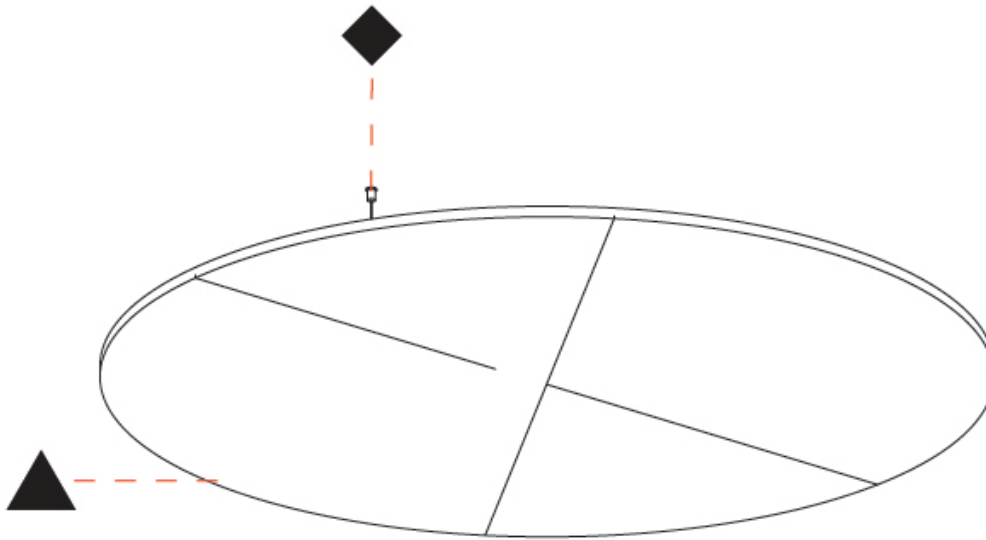

GLORIOUS ACOUSTIC LIGHT PANEL SUSPENSION

A300717-

PROJECT

TYPE

SPECIFIER

QUANTITY

DATE

GLORIOUS ACOUSTIC LIGHT PANEL COLOR FINISH CHART