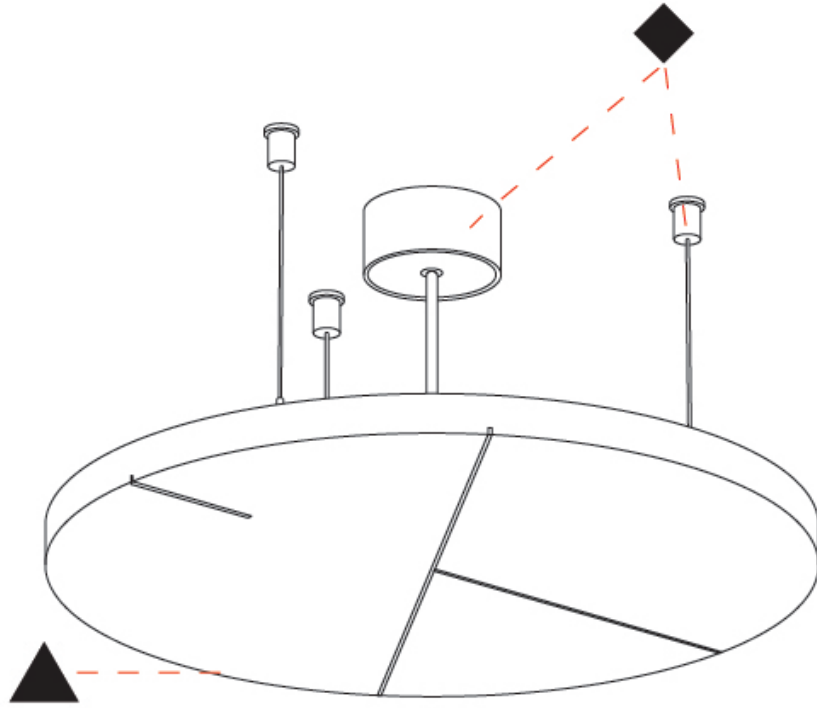

GLORIOUS ACOUSTIC LIGHT PANEL SUSPENSION

A300712-

PROJECT	_____
TYPE	_____
SPECIFIER	_____
QUANTITY	_____
DATE	_____